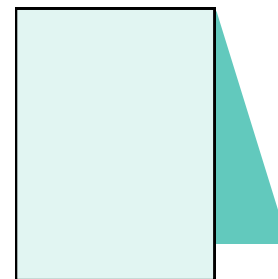

Most standard card bases are created using A4 cardstock. Once folded, this gives you a card size of 14.9 x 10.5 cm. If you'd like to explore different ways to create your card base, this guide shows you two simple options to try.

START WITH A4 CARDSTOCK CUT IN HALF VERTICALLY AT 10.5CM

LANDSCAPE

PORTRAIT

START WITH A4 CARDSTOCK CUT IN HALF HORIZONTALLY AT 14.9CM

SCORE IN HALF AT 10.5CM

LANDSCAPE

PORTRAIT